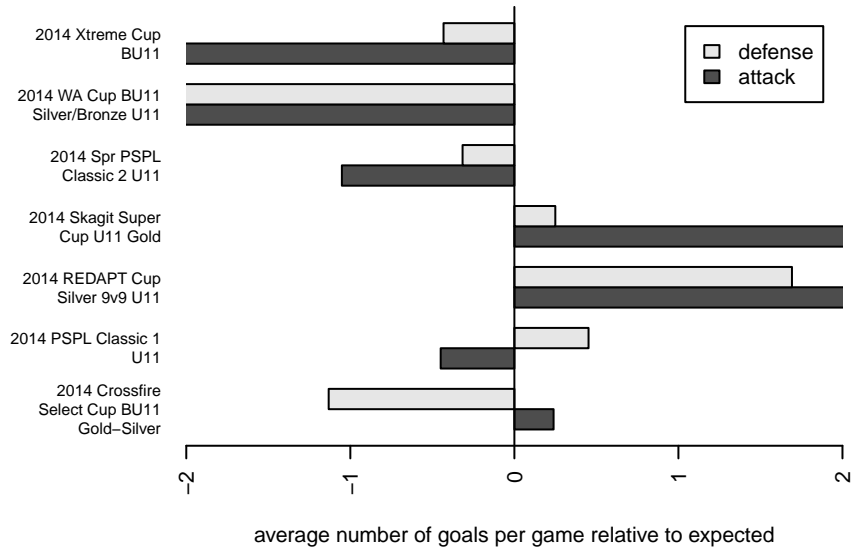

Seattle Celtic White B03

Seattle Celtic
 Seattle, WA
 B03 total strength=277
 attack=0.28 defense=0.1
 fall league = PSPL Classic 1 U11
 spr league = Spr PSPL Classic 2 U11

alt names used:
 Seattle Celtic B03 White
 SEATTLE CELTICB03 WHITE
 SEATTLE CELTIC B03 WHITE B (WA)
 Seattle Celtic B03 White
 Seattle Celtic White [B03]
 Seattle Celtic B03 White
 SEATTLE CELTIC ()

Venues played:
 2014 Crossfire Select Cup BU11 Gold-Silver
 2014 Skagit Super Cup U11 Gold
 2014 REDAPT Cup Silver 9v9 U11
 2014 Xtreme Cup BU11
 2014 PSPL Classic 1 U11
 2014 Spr PSPL Classic 2 U11
 2014 WA Cup BU11 Silver/Bronze U11

**attack and defense variance (black dot)
relative to other teams
and top 10 in region**

**attack and defense rating
relative to others at age
and all opponents in last 13 months**

Performance relative to 13 month average