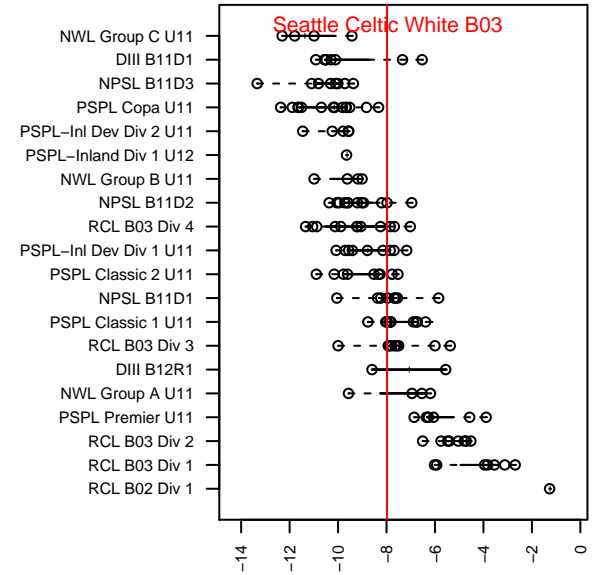

Seattle Celtic White B03

Seattle Celtic
 Seattle, WA
 B03 total strength=277
 attack=0.28 defense=0.1
 fall league = PSPL Classic 1 U11
 spr league = Spr PSPL Classic 2 U11

alt names used:
 Seattle Celtic B03 White
 SEATTLE CELTICB03 WHITE
 SEATTLE CELTIC B03 WHITE B (WA)
 Seattle Celtic B03 White
 Seattle Celtic White [B03]
 Seattle Celtic B03 White
 SEATTLE CELTIC ()

**attack and defense variance (black dot)
relative to other teams
and top 10 in region**

**attack and defense rating
relative to others at age
and all opponents in last 13 months**

Performance relative to 13 month average