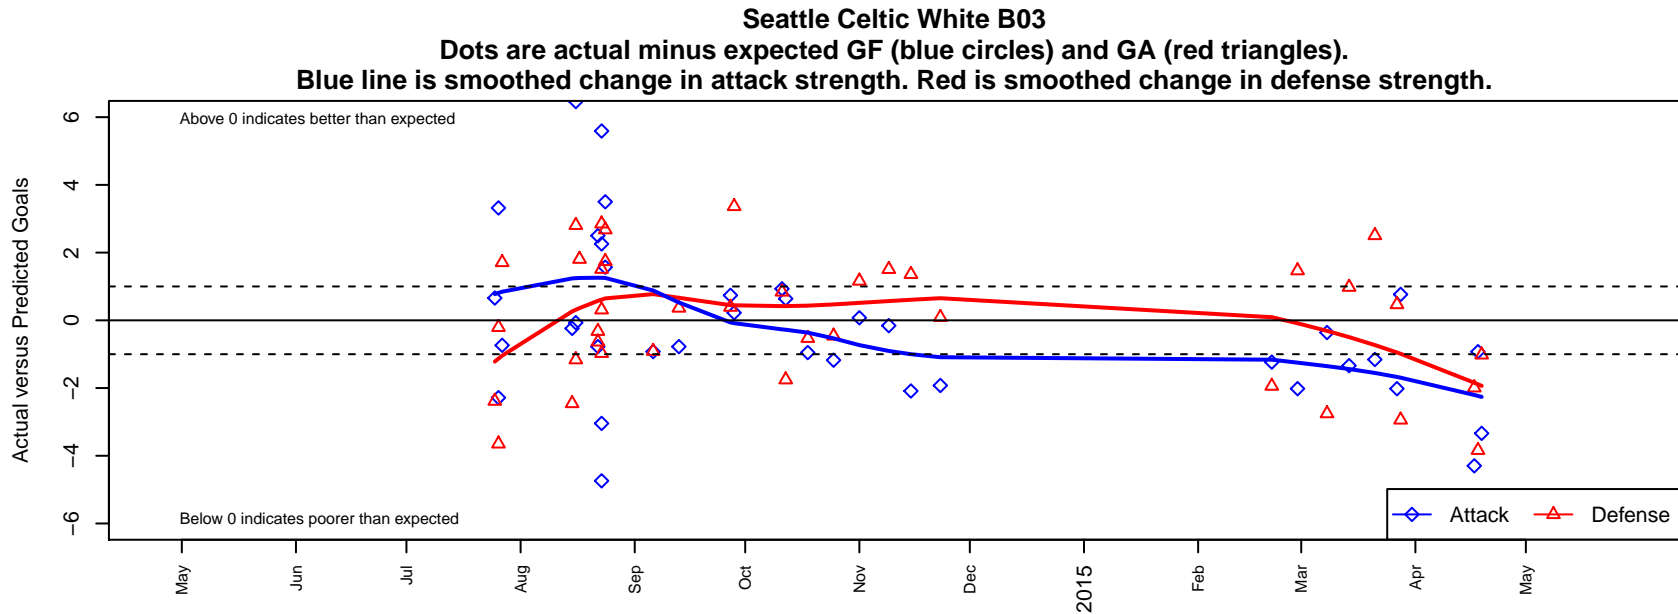

Seattle Celtic White B03

Seattle Celtic
 Seattle, WA
 B03 total strength=277
 attack=0.28 defense=0.1
 fall league = PSPL Classic 1 U11
 spr league = Spr PSPL Classic 2 U11

alt names used:
 Seattle Celtic B03 White
 SEATTLE CELTICB03 WHITE
 SEATTLE CELTIC B03 WHITE B (WA)
 Seattle Celtic B03 White
 Seattle Celtic White [B03]
 Seattle Celtic B03 White
 SEATTLE CELTIC ()

**attack and defense variance (black dot)
relative to other teams
and top 10 in region**

**attack and defense rating
relative to others at age
and all opponents in last 13 months**

Performance relative to 13 month average