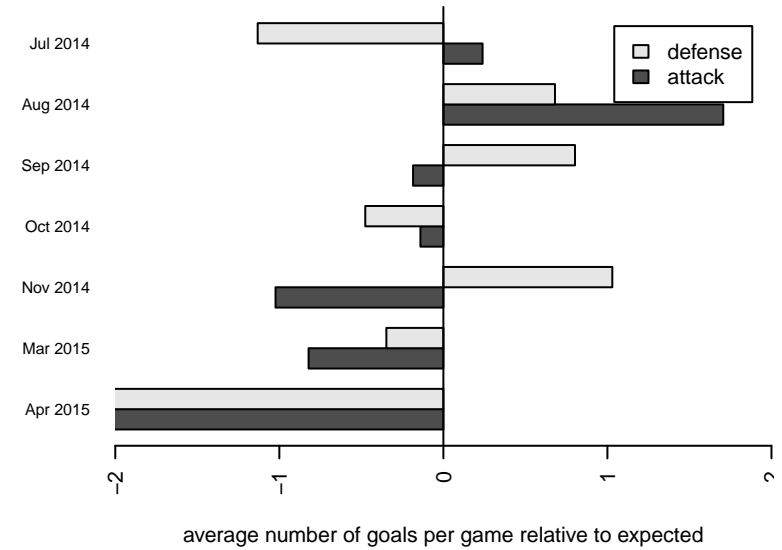

Performance relative to 13 month average